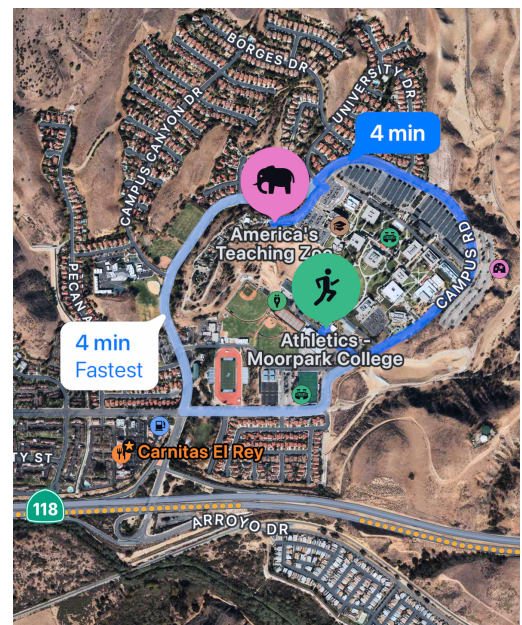

Directions to Zootastic's Competition (Moorpark College Gymnasium/Athletics)

7075 Campus Rd
Moorpark, CA 93021

If you are coming from The West CA-118 FWY;

Take exit onto Collins Dr
Make a right on Collins Dr
turn right onto Campus Park Dr
continue on Campus Park Dr
make a left on Moorpark College Rd
The gymnasium will be on the right hand side about 400ft

Directions to The Teaching Zoo (Formally known as America's Teaching Zoo)

7075 Campus Rd
Moorpark, Ca 93021
<https://zoo.moorparkcollege.edu/>

If you are heading to the Zoo from Moorpark Gymnasium

Head towards Campus Road
Make a left on Campus Road
Continue on Campus Road it turns into Collins Dr
Make a left at the light, across from University Dr
and make an immediate right turn
the Zoo will be on the right hand side
Follow the signs up to the Zoo

If you are heading to the Zoo from the FWY

If you are coming from the CA-118 West;

Take exit onto Collins Dr
Make a right on Collins Dr
Continue on Collins Dr

Make a Right on University Dr
and make an immediate right turn
The Zoo will be on the right hand side

If you are coming from The CA-118 East;

Take exit onto Collins Dr
Turn left onto Collins Dr
Continue on Collins Dr
Make a Right on University Dr
and make an immediate right turn
The Zoo will be on the right hand side
Follow the signs up to the Zoo