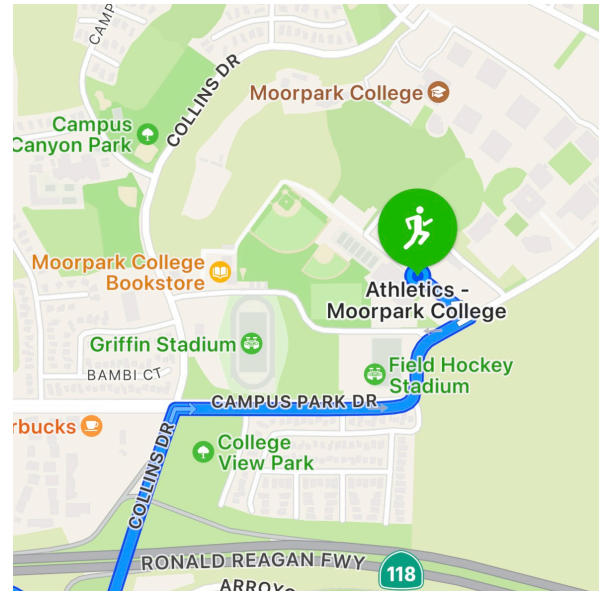

Directions to Zootastic's Competition (Moorpark College Gymnasium/Athletics)

7075 Campus Rd
Moorpark, CA 93021

If you are coming from The West CA-118 FWY;

Take exit onto Collins Dr
Make a right on Collins Dr
turn right onto Campus Park Dr
continue on Campus Park Dr
make a left on Moorpark College Rd
The gymnasium will be on the right hand side about 400ft

Take exit onto Collins Dr
Turn left onto Collins Dr
Turn right onto Campus Park Dr
Continue on Campus Rd
Turn left onto Moorpark College Rd
The gymnasium will be on the right hand side about 400ft
You may park in the parking structure across from the gym
You will need to head upstairs to get to the entrance
If needed elevators are near the stairs

Directions to The Teaching Zoo (Formally known as America's Teaching Zoo)

7075 Campus Rd
Moorpark, Ca 93021
<https://zoo.moorparkcollege.edu/>

If you are heading to the Zoo from Moorpark Gymnasium

Head towards Campus Road
Make a left on Campus Road
Continue on Campus Road it turns into Collins Dr
Make a left at the light, across from University Dr
and make an immediate right turn
the Zoo will be on the right hand side
Follow the signs up to the Zoo

If you are coming from The CA-118 East;

Take exit onto Collins Dr
Turn left onto Collins Dr
Continue on Collins Dr
Make a Right on University Dr
and make an immediate right turn
The Zoo will be on the right hand side
Follow the signs up to the Zoo